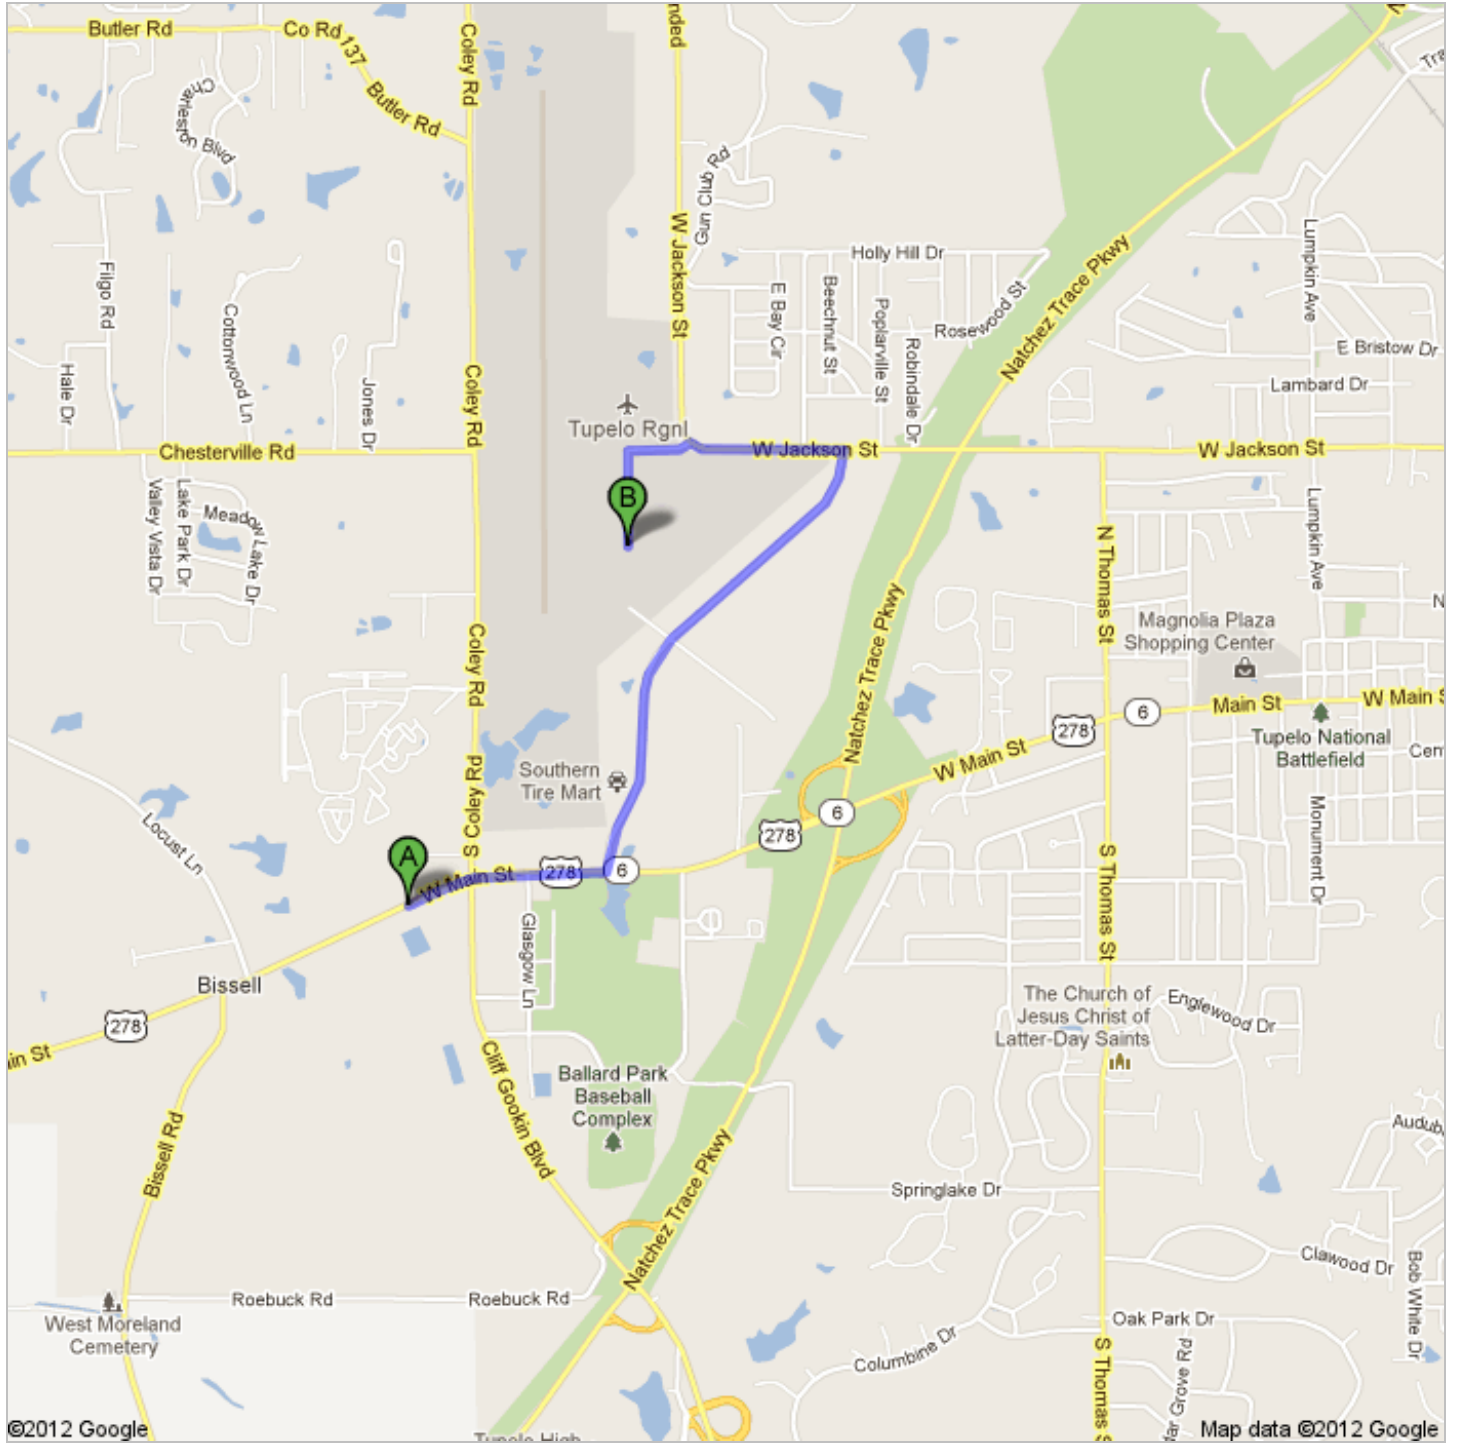

Directions to Lemons Dr 2.5 mi – about 7 mins

A W Main St

1. Head **northeast** on **W Main St** toward **S Coley Rd** go 0.5 mi
total 0.5 mi

 2. Take the 2nd left onto **Air Park Rd** go 1.2 mi
About 4 mins total 1.7 mi

 3. Turn left onto **W Jackson St** go 0.4 mi
About 1 min total 2.1 mi

 4. Take the 1st left onto **Lemons Dr** go 0.4 mi
About 1 min total 2.5 mi

B Lemons Dr

These directions are for planning purposes only. You may find that construction projects, traffic, weather, or other events may cause conditions to differ from the map results, and you should plan your route accordingly. You must obey all signs or notices regarding your route.

Map data ©2012 Google

Directions weren't right? Please find your route on maps.google.com and click "Report a problem" at the bottom left.